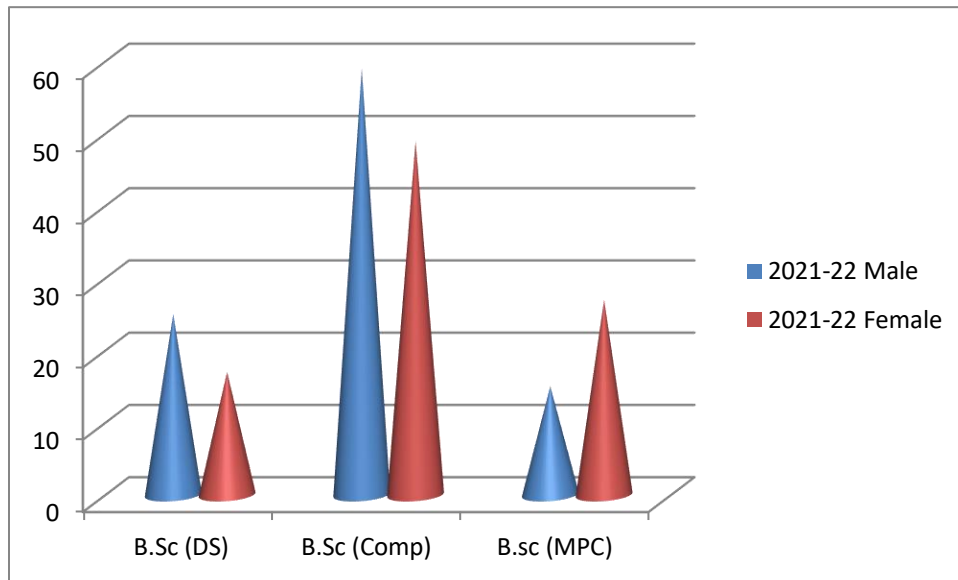

Department of Mathematics

Student Profile :: Gender Based

(2015-16 to 2021-22)

2021-22

Programme	Male	Female
B.Sc (DS)	25	17
B.Sc (Comp)	59	49
B.sc (MPC)	15	27
Total	99	93

2020-21

Programme	Male	Female
B.Sc (DS)	17	06
B.Sc (Comp)	55	51
B.sc (MPC)	29	30
Total	101	87

2019-20

Programme	Male	Female
B.Sc (DS)	6	5
B.Sc (Comp)	45	36
B.sc (MPC)	46	22
Total	97	63

2018-19

Programme	Male	Female
B.Sc (Comp)	44	22
B.sc (MPC)	69	34
Total	113	56

2017-18

Programme	Male	Female
B.Sc (Comp)	30	21
B.sc (MPC)	61	59
Total	91	80