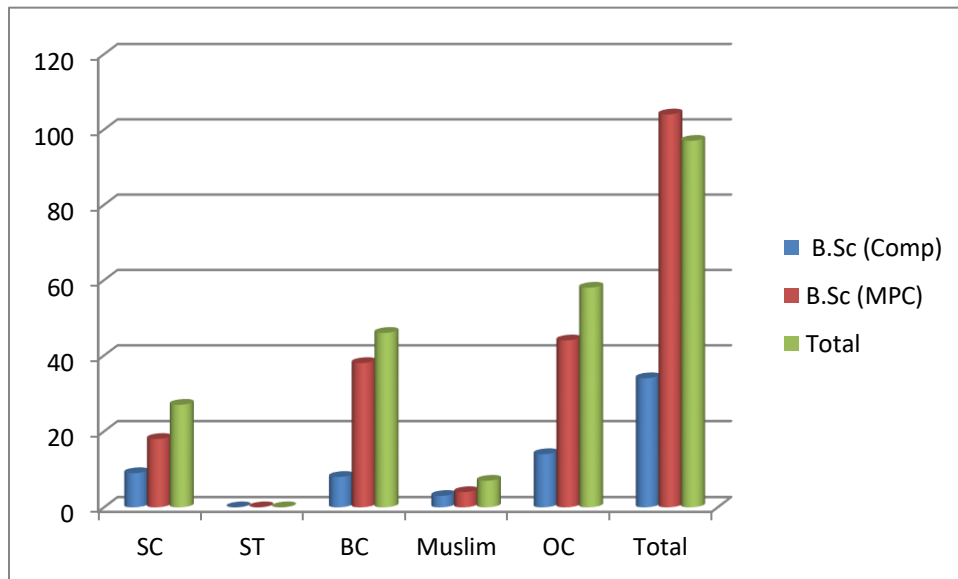

2016-17

Programme	SC	ST	BC	Muslim	OC	Total
B.Sc (Comp)	9	0	8	3	14	34
B.Sc (MPC)	18	0	38	4	44	104
Total	27	0	46	7	58	97