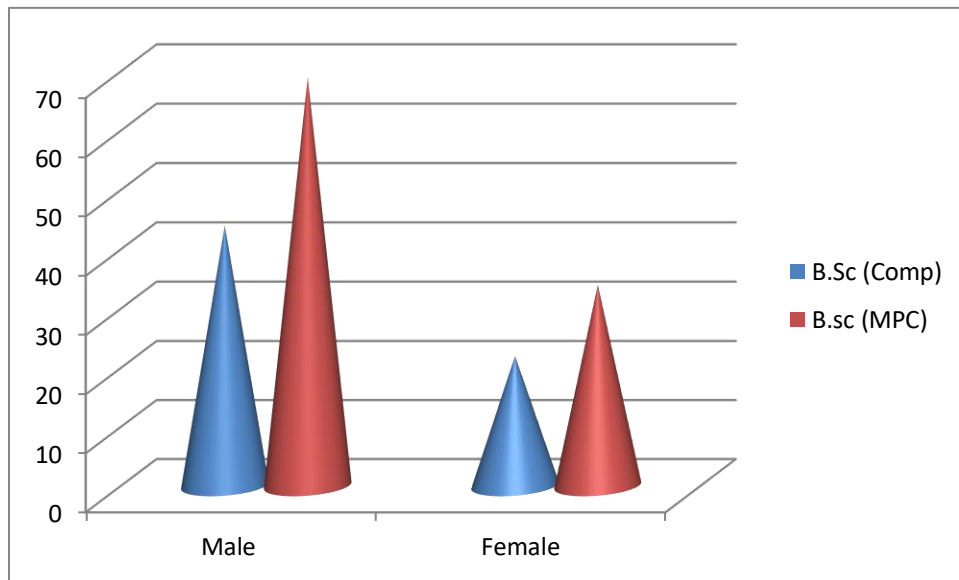

Department of Mathematics

Student Profile :: Gender Based

(2015-16 to 2021-22)

2021-22

Programme	Male	Female
B.Sc (DS)	25	17
B.Sc (Comp)	59	49
B.sc (MPC)	15	27
Total	99	93

2020-21

Programme	Male	Female
B.Sc (DS)	17	06
B.Sc (Comp)	55	51
B.sc (MPC)	29	30
Total	101	87

2019-20

Programme	Male	Female
B.Sc (DS)	6	5
B.Sc (Comp)	45	36
B.sc (MPC)	46	22
Total	97	63

2018-19

Programme	Male	Female
B.Sc (Comp)	44	22
B.sc (MPC)	69	34
Total	113	56

2017-18

Programme	Male	Female
B.Sc (Comp)	30	21
B.sc (MPC)	61	59
Total	91	80