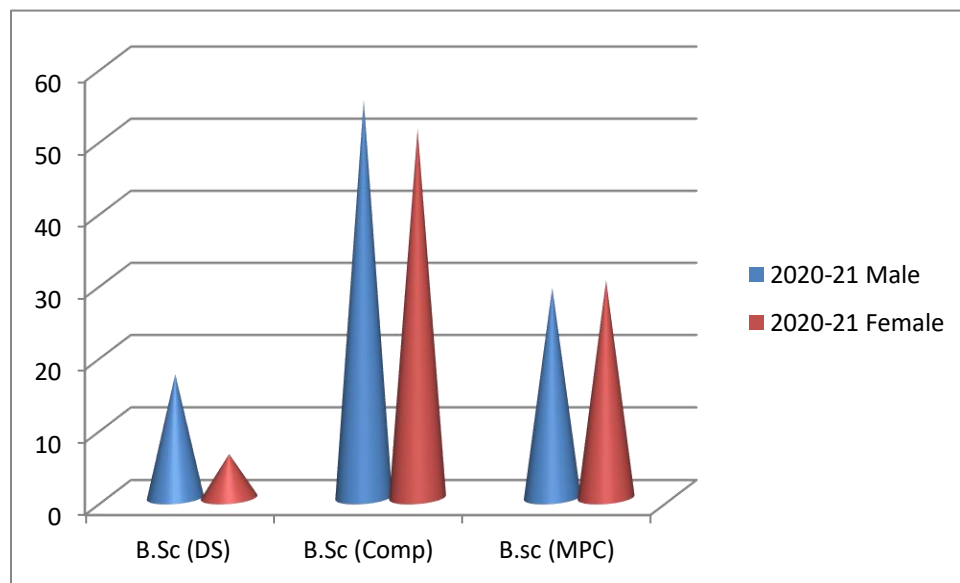

Department of Mathematics

Student Profile :: Gender Based

(2015-16 to 2021-22)

2021-22

Programme	Male	Female
B.Sc (DS)	25	17
B.Sc (Comp)	59	49
B.sc (MPC)	15	27
Total	99	93

2020-21

Programme	Male	Female
B.Sc (DS)	17	06
B.Sc (Comp)	55	51
B.sc (MPC)	29	30
Total	101	87

2019-20

Programme	Male	Female
B.Sc (DS)	6	5
B.Sc (Comp)	45	36
B.sc (MPC)	46	22
Total	97	63

2018-19

Programme	Male	Female
B.Sc (Comp)	44	22
B.sc (MPC)	69	34
Total	113	56

2017-18

Programme	Male	Female
B.Sc (Comp)	30	21
B.sc (MPC)	61	59
Total	91	80