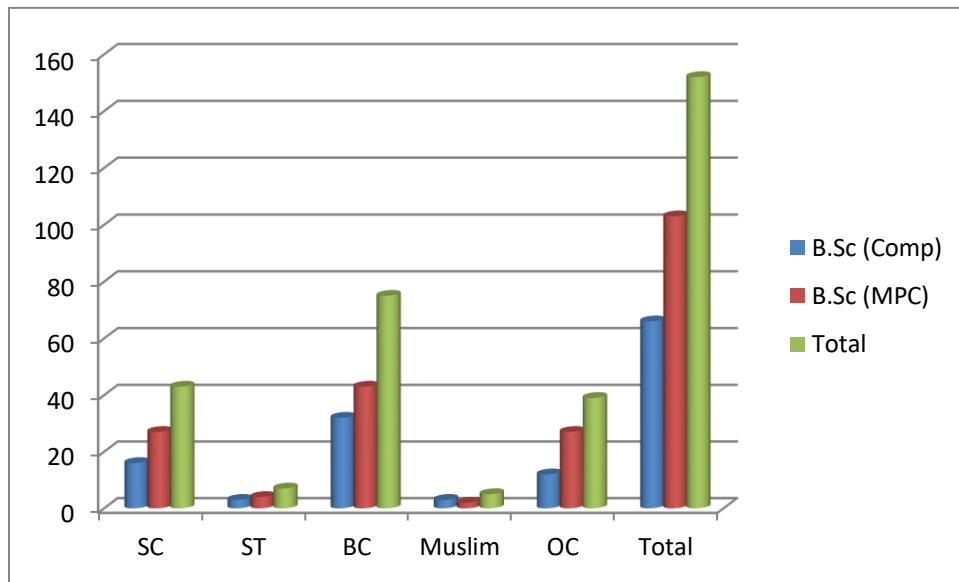

2018-19

Programme	SC	ST	BC	Muslim	OC	Total
B.Sc (Comp)	16	3	32	3	12	66
B.Sc (MPC)	27	4	43	2	27	103
Total	43	7	75	5	39	152