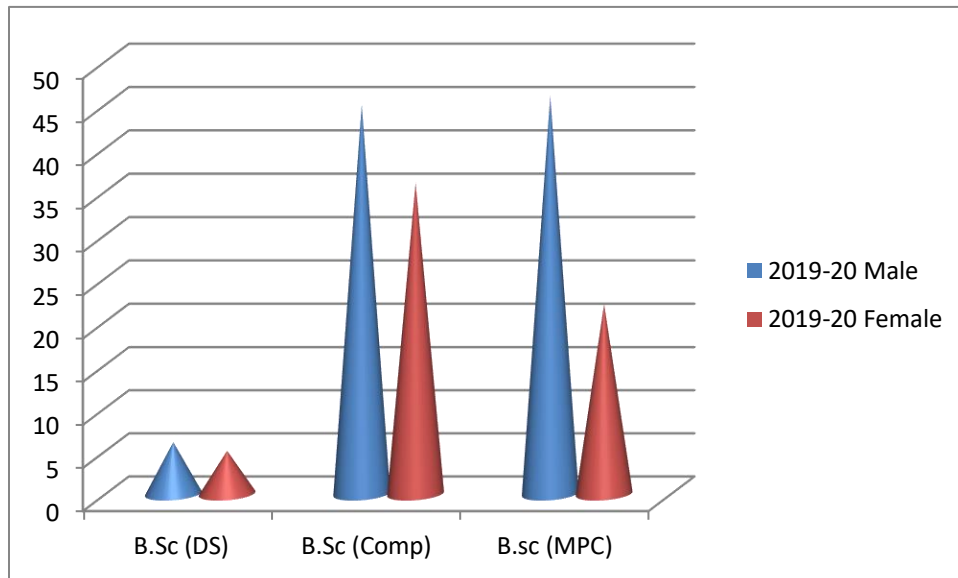

Department of Mathematics

Student Profile :: Gender Based

(2015-16 to 2021-22)

2021-22

Programme	Male	Female
B.Sc (DS)	25	17
B.Sc (Comp)	59	49
B.sc (MPC)	15	27
Total	99	93

2020-21

Programme	Male	Female
B.Sc (DS)	17	06
B.Sc (Comp)	55	51
B.sc (MPC)	29	30
Total	101	87

2019-20

Programme	Male	Female
B.Sc (DS)	6	5
B.Sc (Comp)	45	36
B.sc (MPC)	46	22
Total	97	63

2018-19

Programme	Male	Female
B.Sc (Comp)	44	22
B.sc (MPC)	69	34
Total	113	56

2017-18

Programme	Male	Female
B.Sc (Comp)	30	21
B.sc (MPC)	61	59
Total	91	80