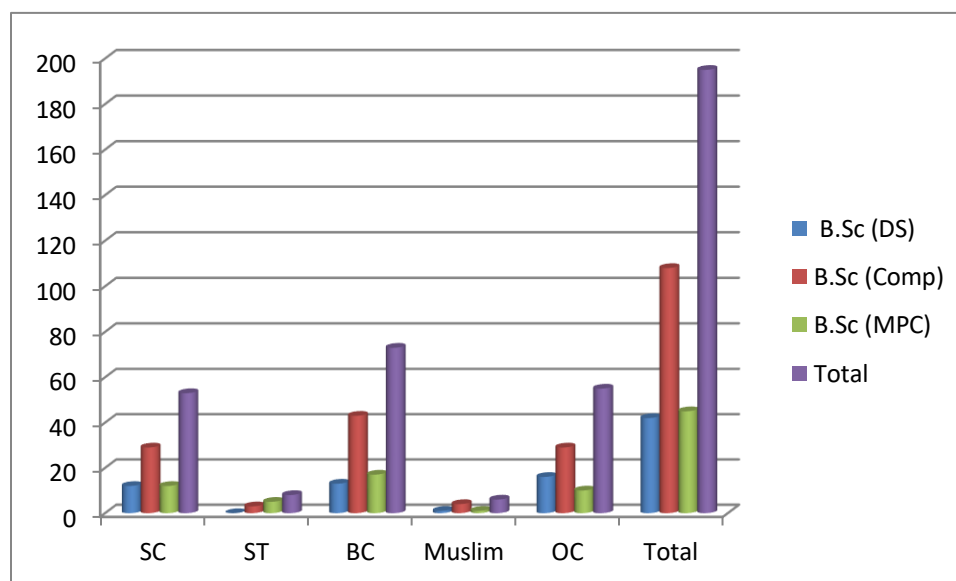

Department of Mathematics

STUDENT PROFILE (Caste wise)

(2015-16 to 2021-22)

2021-22

Programme	SC	ST	BC	Muslim	OC	Total
B.Sc (DS)	12	0	13	1	16	42
B.Sc (Comp)	29	3	43	4	29	108
B.Sc (MPC)	12	5	17	1	10	45
Total	53	8	73	6	55	195