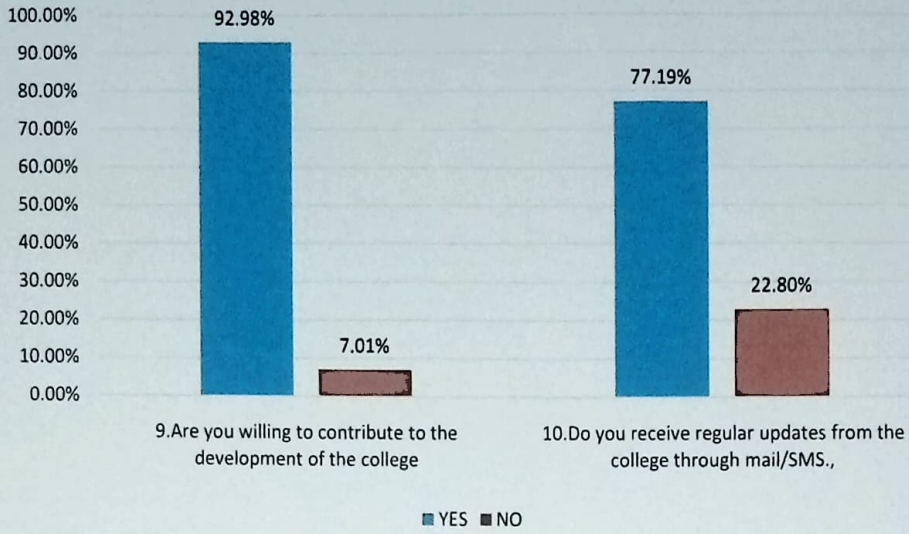

Feedback from Alumni AY - 2022-23