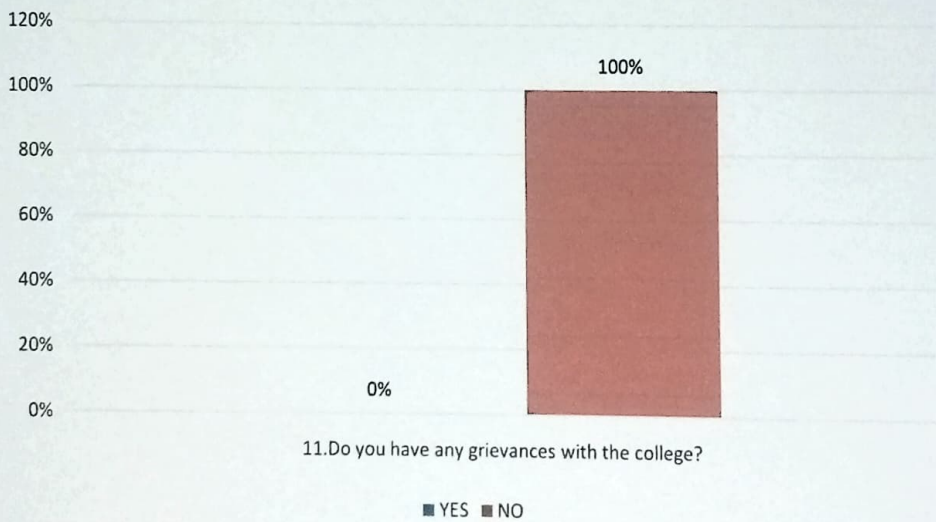

Feedback from Alumni AY - 2022-23

PRINCIPAL
GOVT. DEGREE COLLEGE
AVANIGADDA, Krishna Dist.

Feedback from Alumni AY - 2022-23

Feedback from Alumni AY - 2022-23

D. N. K.
PRINCIPAL
GOVT. DEGREE COLLEGE
AVANIGADDA, Krishna Dist.