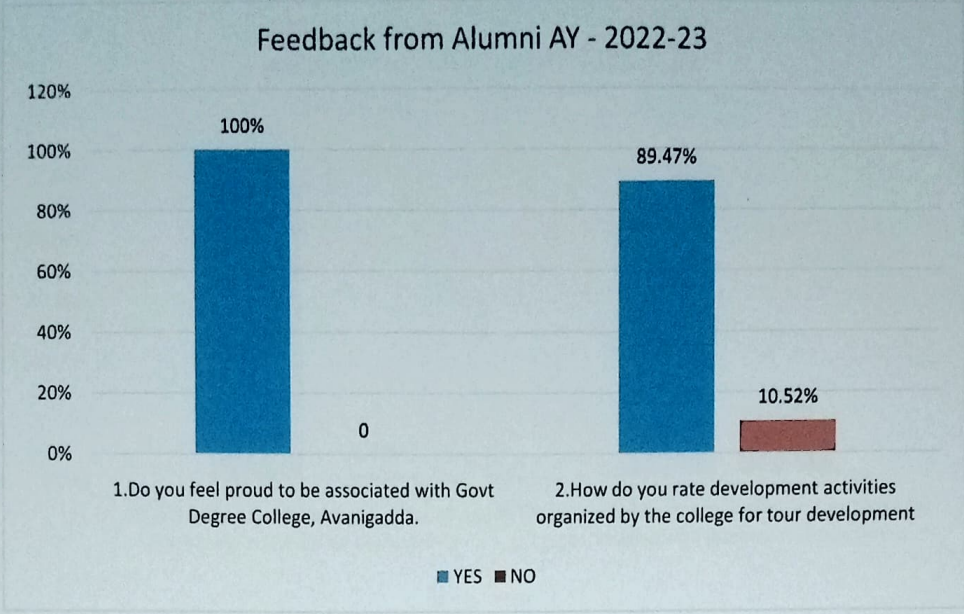

Feedback from Alumni AY - 2022-23