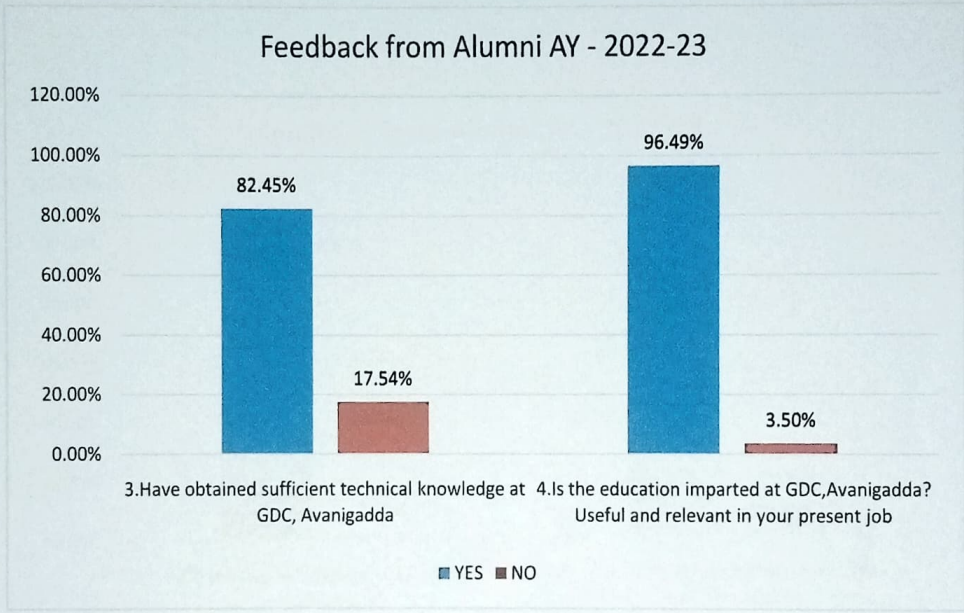

Feedback from Alumni AY - 2022-23

D. R. T.
PRINCIPAL
GOVT. DEGREE COLLEGE
AVANIGADDA, Krishna Dist.