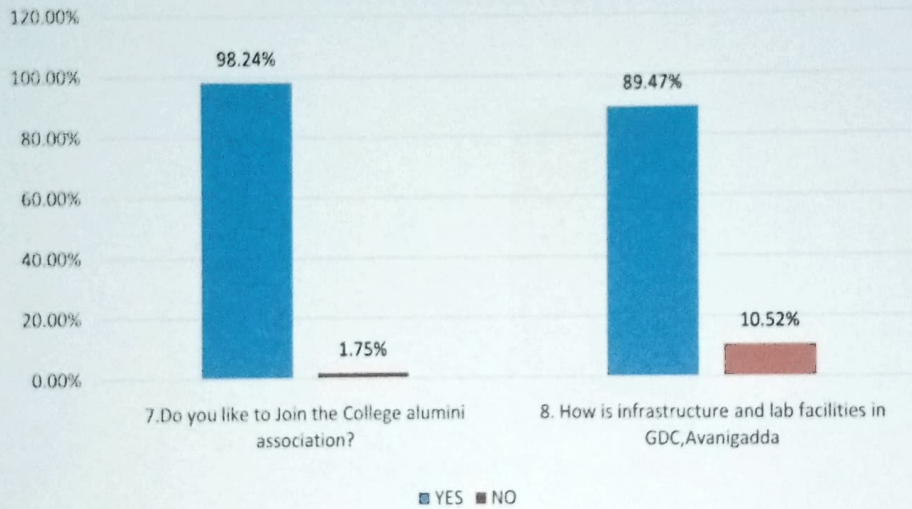

Feedback from Alumni AY - 2022-23

PRINCIPAL
GOVT. DEGREE COLLEGE
AVANIGADDA, Krishna Dist.