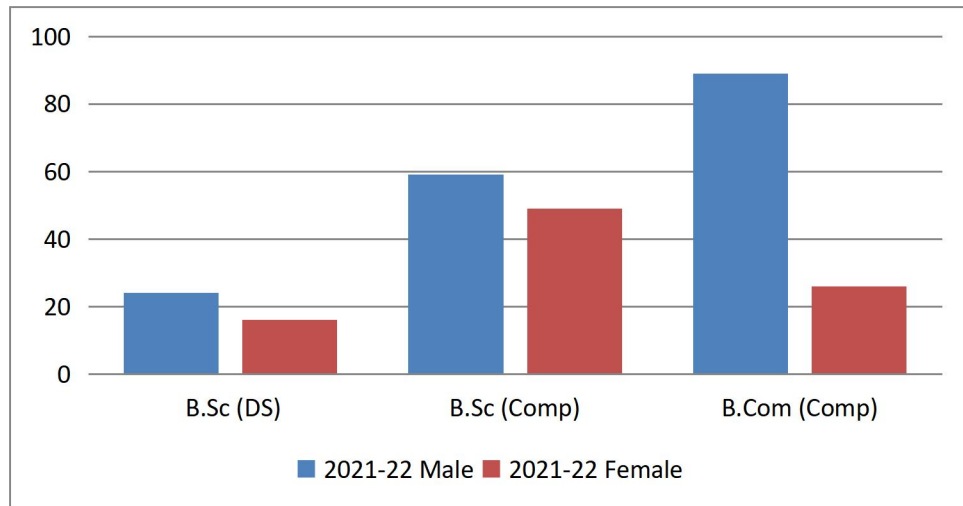

Department of Computer Science and Application

Student Profile :: Gender Based

(2015-16 to 2021-22)

2021-22

Programme	Male	Female
B.Sc (DS)	24	16
B.Sc (Comp)	59	49
B.Com (Comp)	89	26
Total	172	91

2020-21

Programme	Male	Female
B.Sc (DS)	17	06
B.Sc (Comp)	55	51
B.Com (Comp)	89	24
Total	161	81

2019-20

Programme	Male	Female
B.Sc (DS)	6	5
B.Sc (Comp)	51	41
B.Com (Comp)	69	17
Total	126	63

2018-19

Programme	Male	Female
B.Sc (Comp)	44	22
B.Com (Comp)	69	17
Total	113	39

2017-18

Programme	Male	Female
B.Sc (Comp)	30	21
B.Com (Comp)	55	21
Total	85	42