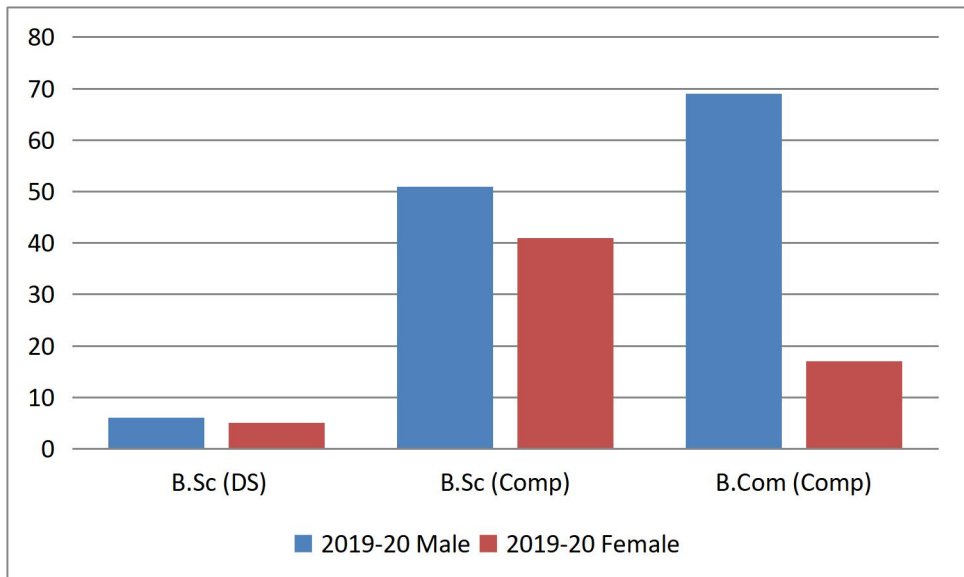

Department of Computer Science and Application

Student Profile :: Gender Based

(2015-16 to 2021-22)

2021-22

Programme	Male	Female
B.Sc (DS)	24	16
B.Sc (Comp)	59	49
B.Com (Comp)	89	26
Total	172	91

2020-21

Programme	Male	Female
B.Sc (DS)	17	06
B.Sc (Comp)	55	51
B.Com (Comp)	89	24
Total	161	81

2019-20

Programme	Male	Female
B.Sc (DS)	6	5
B.Sc (Comp)	51	41
B.Com (Comp)	69	17
Total	126	63

2018-19

Programme	Male	Female
B.Sc (Comp)	44	22
B.Com (Comp)	69	17
Total	113	39

2017-18

Programme	Male	Female
B.Sc (Comp)	30	21
B.Com (Comp)	55	21
Total	85	42