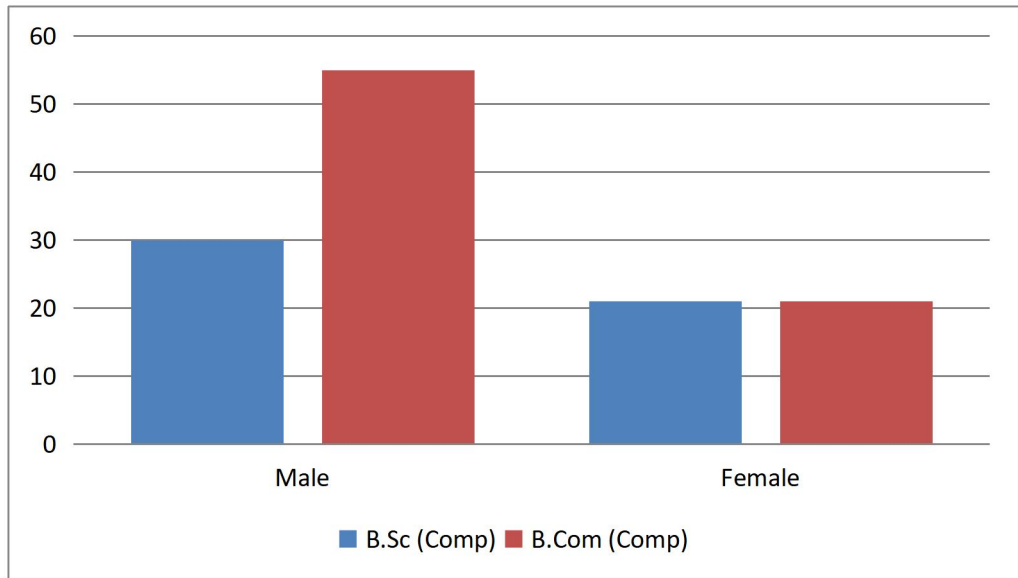

Department of Computer Science and Application

Student Profile :: Gender Based

(2015-16 to 2021-22)

2021-22

Programme	Male	Female
B.Sc (DS)	24	16
B.Sc (Comp)	59	49
B.Com (Comp)	89	26
Total	172	91

2020-21

Programme	Male	Female
B.Sc (DS)	17	06
B.Sc (Comp)	55	51
B.Com (Comp)	89	24
Total	161	81

2019-20

Programme	Male	Female
B.Sc (DS)	6	5
B.Sc (Comp)	51	41
B.Com (Comp)	69	17
Total	126	63

2018-19

Programme	Male	Female
B.Sc (Comp)	44	22
B.Com (Comp)	69	17
Total	113	39

2017-18

Programme	Male	Female
B.Sc (Comp)	30	21
B.Com (Comp)	55	21
Total	85	42

2016-17

Programme	Male	Female
B.Sc (Comp)	21	13
B.Com (Comp)	46	18
Total	67	31

2015-16

Programme	Male	Female
B.Sc (Comp)	16	0
B.Com (Comp)	55	12
Total	71	12

Department of Computer Science and Application
STUDENT PROFILE (Caste wise) (2015-16 to 2021-22)