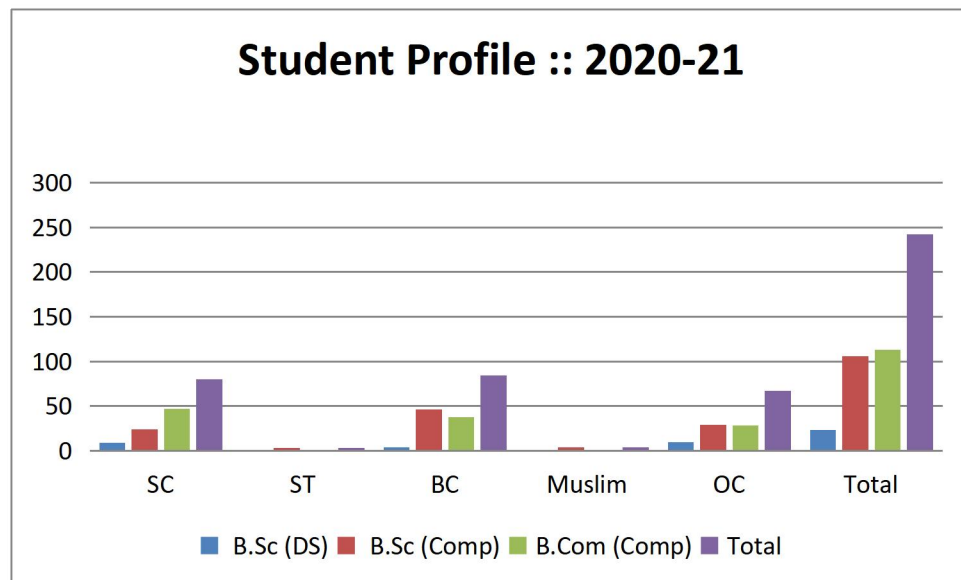

2020-21

Programme	SC	ST	BC	Muslim	OC	Total
B.Sc (DS)	9	0	4	0	10	23
B.Sc (Comp)	24	3	46	4	29	106
B.Com (Comp)	47	0	38	0	28	113
Total	80	3	84	4	67	242