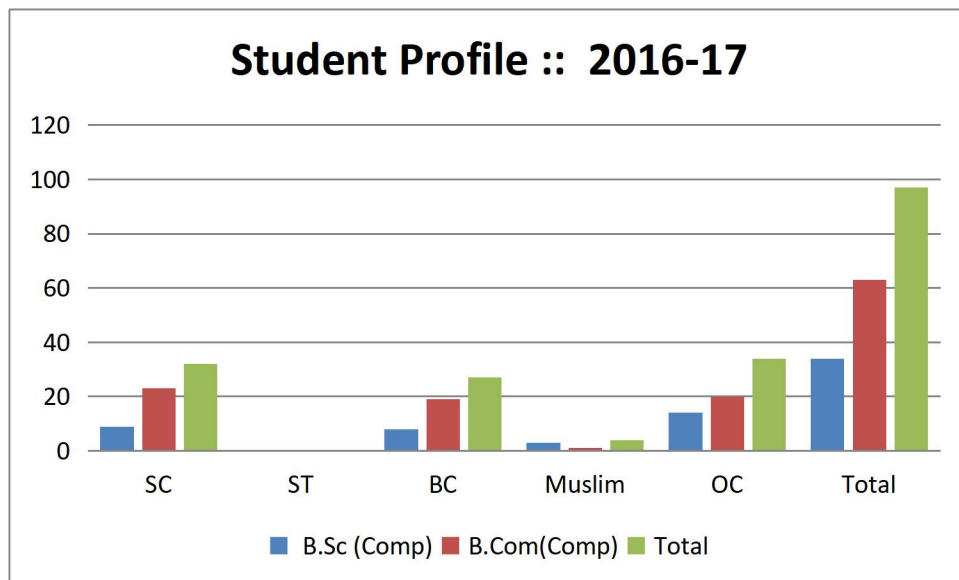

2016-17

Programme	SC	ST	BC	Muslim	OC	Total
B.Sc (Comp)	9	0	8	3	14	34
B.Com(Comp)	23	0	19	1	20	63
Total	32	0	27	4	34	97