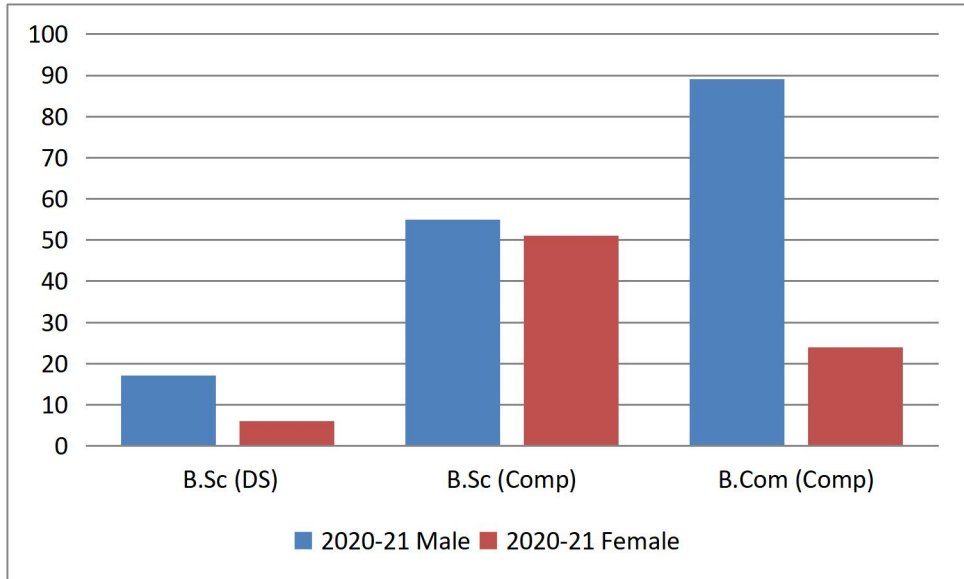

Department of Computer Science and Application

Student Profile :: Gender Based

(2015-16 to 2021-22)

2021-22

Programme	Male	Female
B.Sc (DS)	24	16
B.Sc (Comp)	59	49
B.Com (Comp)	89	26
Total	172	91

2020-21

Programme	Male	Female
B.Sc (DS)	17	06
B.Sc (Comp)	55	51
B.Com (Comp)	89	24
Total	161	81

2019-20

Programme	Male	Female
B.Sc (DS)	6	5
B.Sc (Comp)	51	41
B.Com (Comp)	69	17
Total	126	63

2018-19

Programme	Male	Female
B.Sc (Comp)	44	22
B.Com (Comp)	69	17
Total	113	39

2017-18

Programme	Male	Female
B.Sc (Comp)	30	21
B.Com (Comp)	55	21
Total	85	42