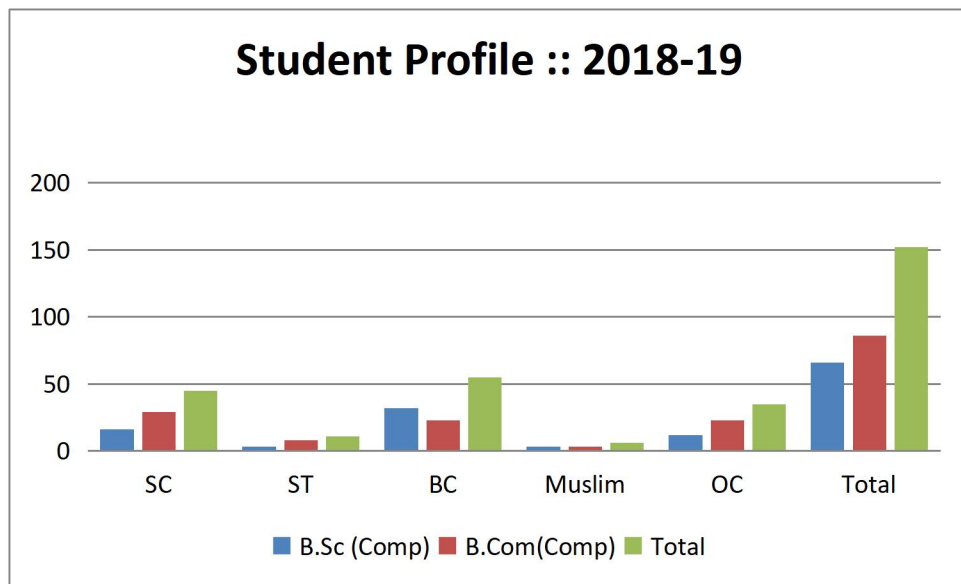

2018-19

Programme	SC	ST	BC	Muslim	OC	Total
B.Sc (Comp)	16	3	32	3	12	66
B.Com(Comp)	29	8	23	3	23	86
Total	45	11	55	6	35	152