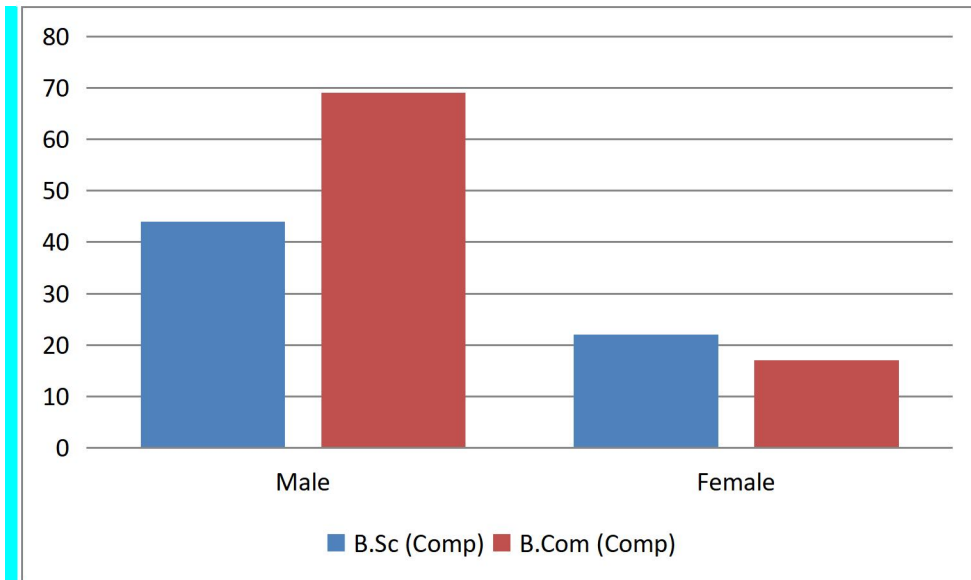

Department of Computer Science and Application

Student Profile :: Gender Based

(2015-16 to 2021-22)

2021-22

Programme	Male	Female
B.Sc (DS)	24	16
B.Sc (Comp)	59	49
B.Com (Comp)	89	26
Total	172	91

2020-21

Programme	Male	Female
B.Sc (DS)	17	06
B.Sc (Comp)	55	51
B.Com (Comp)	89	24
Total	161	81

2019-20

Programme	Male	Female
B.Sc (DS)	6	5
B.Sc (Comp)	51	41
B.Com (Comp)	69	17
Total	126	63

2018-19

Programme	Male	Female
B.Sc (Comp)	44	22
B.Com (Comp)	69	17
Total	113	39

2017-18

Programme	Male	Female
B.Sc (Comp)	30	21
B.Com (Comp)	55	21
Total	85	42