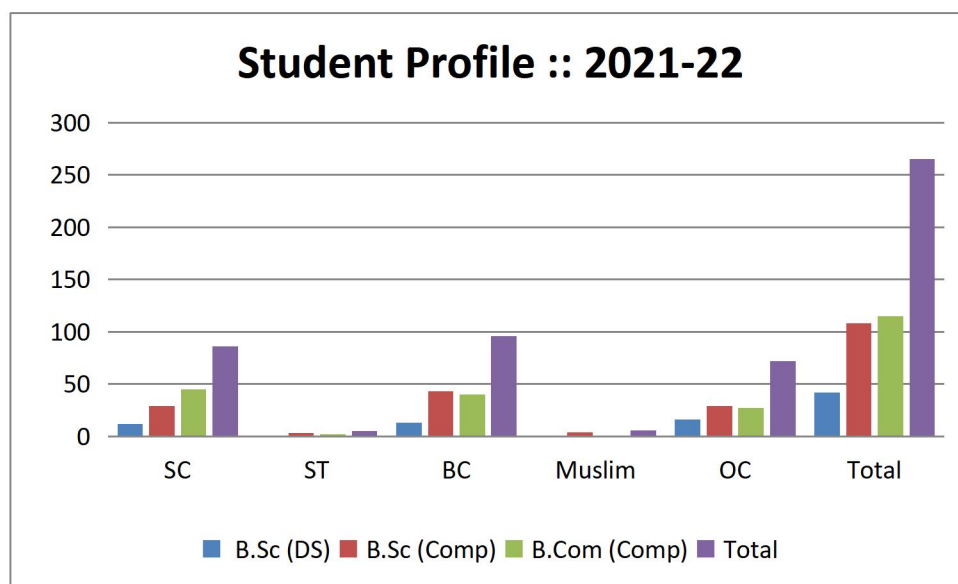

Department of Computer Science and Application
STUDENT PROFILE (Caste wise) (2015-16 to 2021-22)

2021-22

Programme	SC	ST	BC	Muslim	OC	Total
B.Sc (DS)	12	0	13	1	16	42
B.Sc (Comp)	29	3	43	4	29	108
B.Com (Comp)	45	2	40	1	27	115
Total	86	5	96	6	72	265