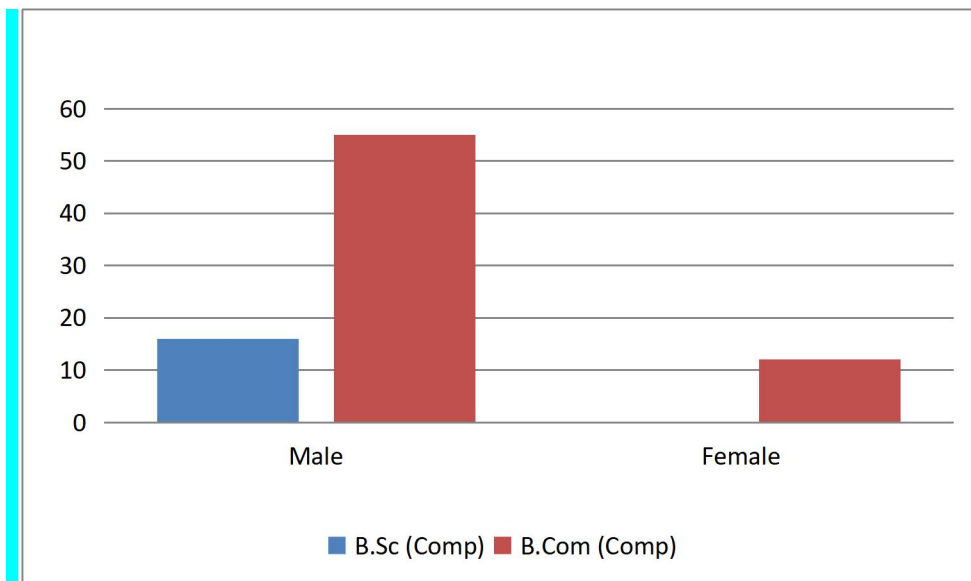

Department of Computer Science and Application

Student Profile :: Gender Based

(2015-16 to 2021-22)

2021-22

Programme	Male	Female
B.Sc (DS)	24	16
B.Sc (Comp)	59	49
B.Com (Comp)	89	26
Total	172	91

2020-21

Programme	Male	Female
B.Sc (DS)	17	06
B.Sc (Comp)	55	51
B.Com (Comp)	89	24
Total	161	81

2019-20

Programme	Male	Female
B.Sc (DS)	6	5
B.Sc (Comp)	51	41
B.Com (Comp)	69	17
Total	126	63

2018-19

Programme	Male	Female
B.Sc (Comp)	44	22
B.Com (Comp)	69	17
Total	113	39

2017-18

Programme	Male	Female
B.Sc (Comp)	30	21
B.Com (Comp)	55	21
Total	85	42

2016-17

Programme	Male	Female
B.Sc (Comp)	21	13
B.Com (Comp)	46	18
Total	67	31

2015-16

Programme	Male	Female
B.Sc (Comp)	16	0
B.Com (Comp)	55	12
Total	71	12

Department of Computer Science and Application
STUDENT PROFILE (Caste wise) (2015-16 to 2021-22)