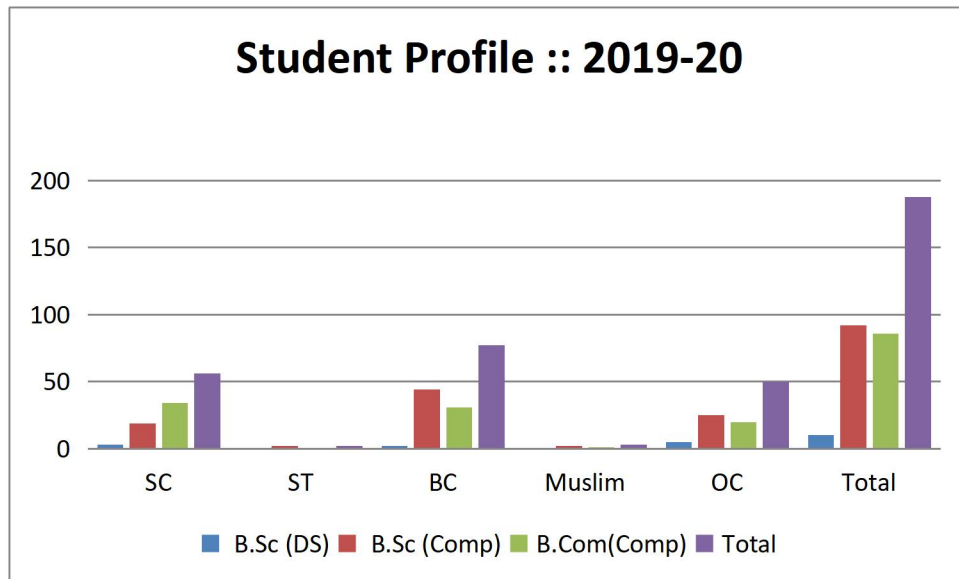

2019-20

Programme	SC	ST	BC	Muslim	OC	Total
B.Sc (DS)	3	0	2	0	5	10
B.Sc (Comp)	19	2	44	2	25	92
B.Com(Comp)	34	0	31	1	20	86
Total	56	2	77	3	50	188