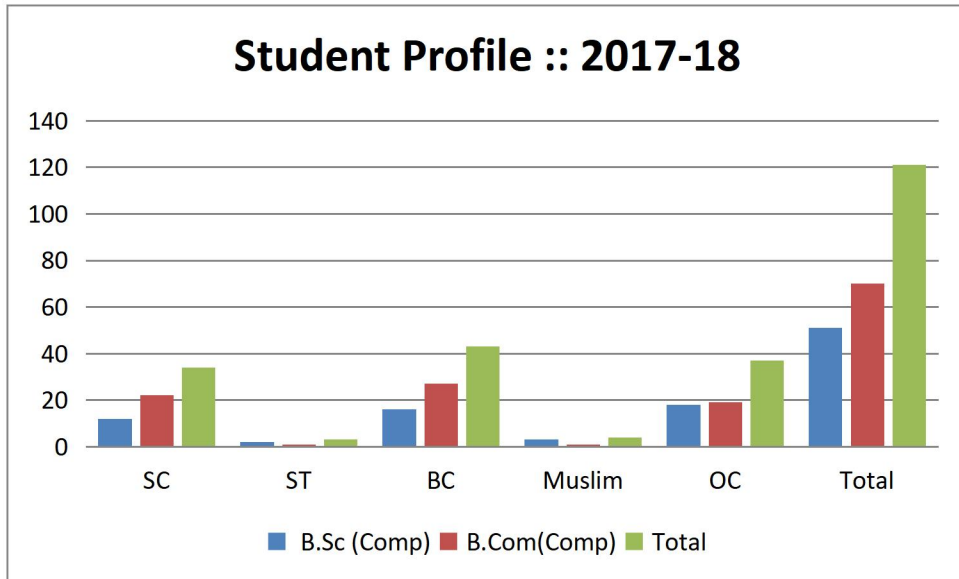

2017-18

Programme	SC	ST	BC	Muslim	OC	Total
B.Sc (Comp)	12	2	16	3	18	51
B.Com(Comp)	22	1	27	1	19	70
Total	34	3	43	4	37	121